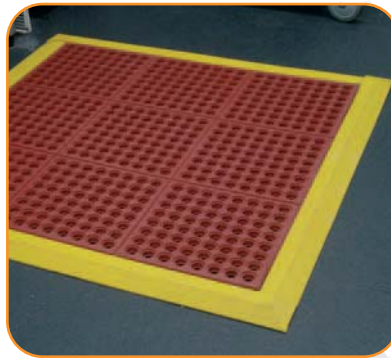

9

Pall Mall Matting

Cushion-Foot Black

- All purpose mat with excellent drainage for wet areas through large drainage holes
- Good nitrile content ensures safe use with oils, fats and greases, cutting oils and lubricants.
- Multinib back ensures comfort while enhancing drainage and cleanliness
- Resilient rubber for anti-fatigue qualities
- Ramps available in matching black or easy-see yellow (as illustrated). Can be attached to any or all sides
- Built-in connectors on two adjacent sides allow any size mat to be assembled
- Thickness 15mm

Part No. **M-MC3636BK** ▶ .9 x .9m
Colour Black

Cushion-Foot Red

- Resilient grease-proof nitrile rubber resists oil and fat attack
- Eases fatigue of long hours of standing
- Large drainage holes ensure liquid spills disappear
- Built-in connectors on two adjacent sides for easy mat connection, allows any size mat to be assembled
- Ramps in matching red or easy-see yellow (as illustrated) to help prevent tripping
- Built-in connectors – standard on Cushion Foot Red
- Thickness 15mm

Part No. **M-MC3636RD** ▶ .9 x .9m
Colour Red

Cushion-Foot – Solid

- Very comfortable anti-fatigue mat
- Suitable for wheeled traffic
- Grease resistant through high nitrile content
- Built-in connectors on two sides allows easy assembly of multiple mats to any configuration
- Slip prevention ramp an option in black or easy-see yellow
- Thickness 17mm

Part No. **M-MZ3636BK** ▶ 1.5 x .9m
Colour Black

Comfort-Zone Red

- Very high nitrile rubber content for superior oil and fat resistance
- Excellent drainage in wet areas
- Wide, ribbed ramp to help prevent slips and trips
- Sits on wide flat nibs for greater stability and to control mat movement
- Individual workstation mats
- Thickness 17mm