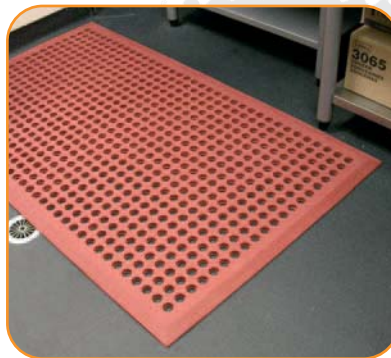

Part No. **M-MC3636BK** ▶ .9 x .9m
Colour Black

Cushion-Foot Red

- Resilient grease-proof nitrile rubber resists oil and fat attack
- Eases fatigue of long hours of standing
- Large drainage holes ensure liquid spills disappear
- Built-in connectors on two adjacent sides for easy mat connection, allows any size mat to be assembled
- Ramps in matching red or easy-see yellow (as illustrated) to help prevent tripping
- Built-in connectors – standard on Cushion Foot Red
- Thickness 15mm

Part No. **M-MC3636RD** ▶ .9 x .9m
Colour Red

Cushion-Foot – Solid

- Very comfortable anti-fatigue mat
- Suitable for wheeled traffic
- Grease resistant through high nitrile content
- Built-in connectors on two sides allows easy assembly of multiple mats to any configuration
- Slip prevention ramp an option in black or easy-see yellow
- Thickness 17mm

Part No. **M-MD3636BK** ▶ .9 x .9m
Colour Black

Comfort-Zone Black

- Rubber anti-fatigue mat with excellent drainage
- Superior stand-alone workstation mat
- Moulded in wide, ribbed ramps for safety
- Top quality, high nitrile content mat for general use
- Thickness 17mm

Part No. **M-MZ3636BK** ▶ 1.5 x .9m
Colour Black

Comfort-Zone Red

- Very high nitrile rubber content for superior oil and fat resistance
- Excellent drainage in wet areas
- Wide, ribbed ramp to help prevent slips and trips
- Sits on wide flat nibs for greater stability and to control mat movement
- Individual workstation mats
- Thickness 17mm